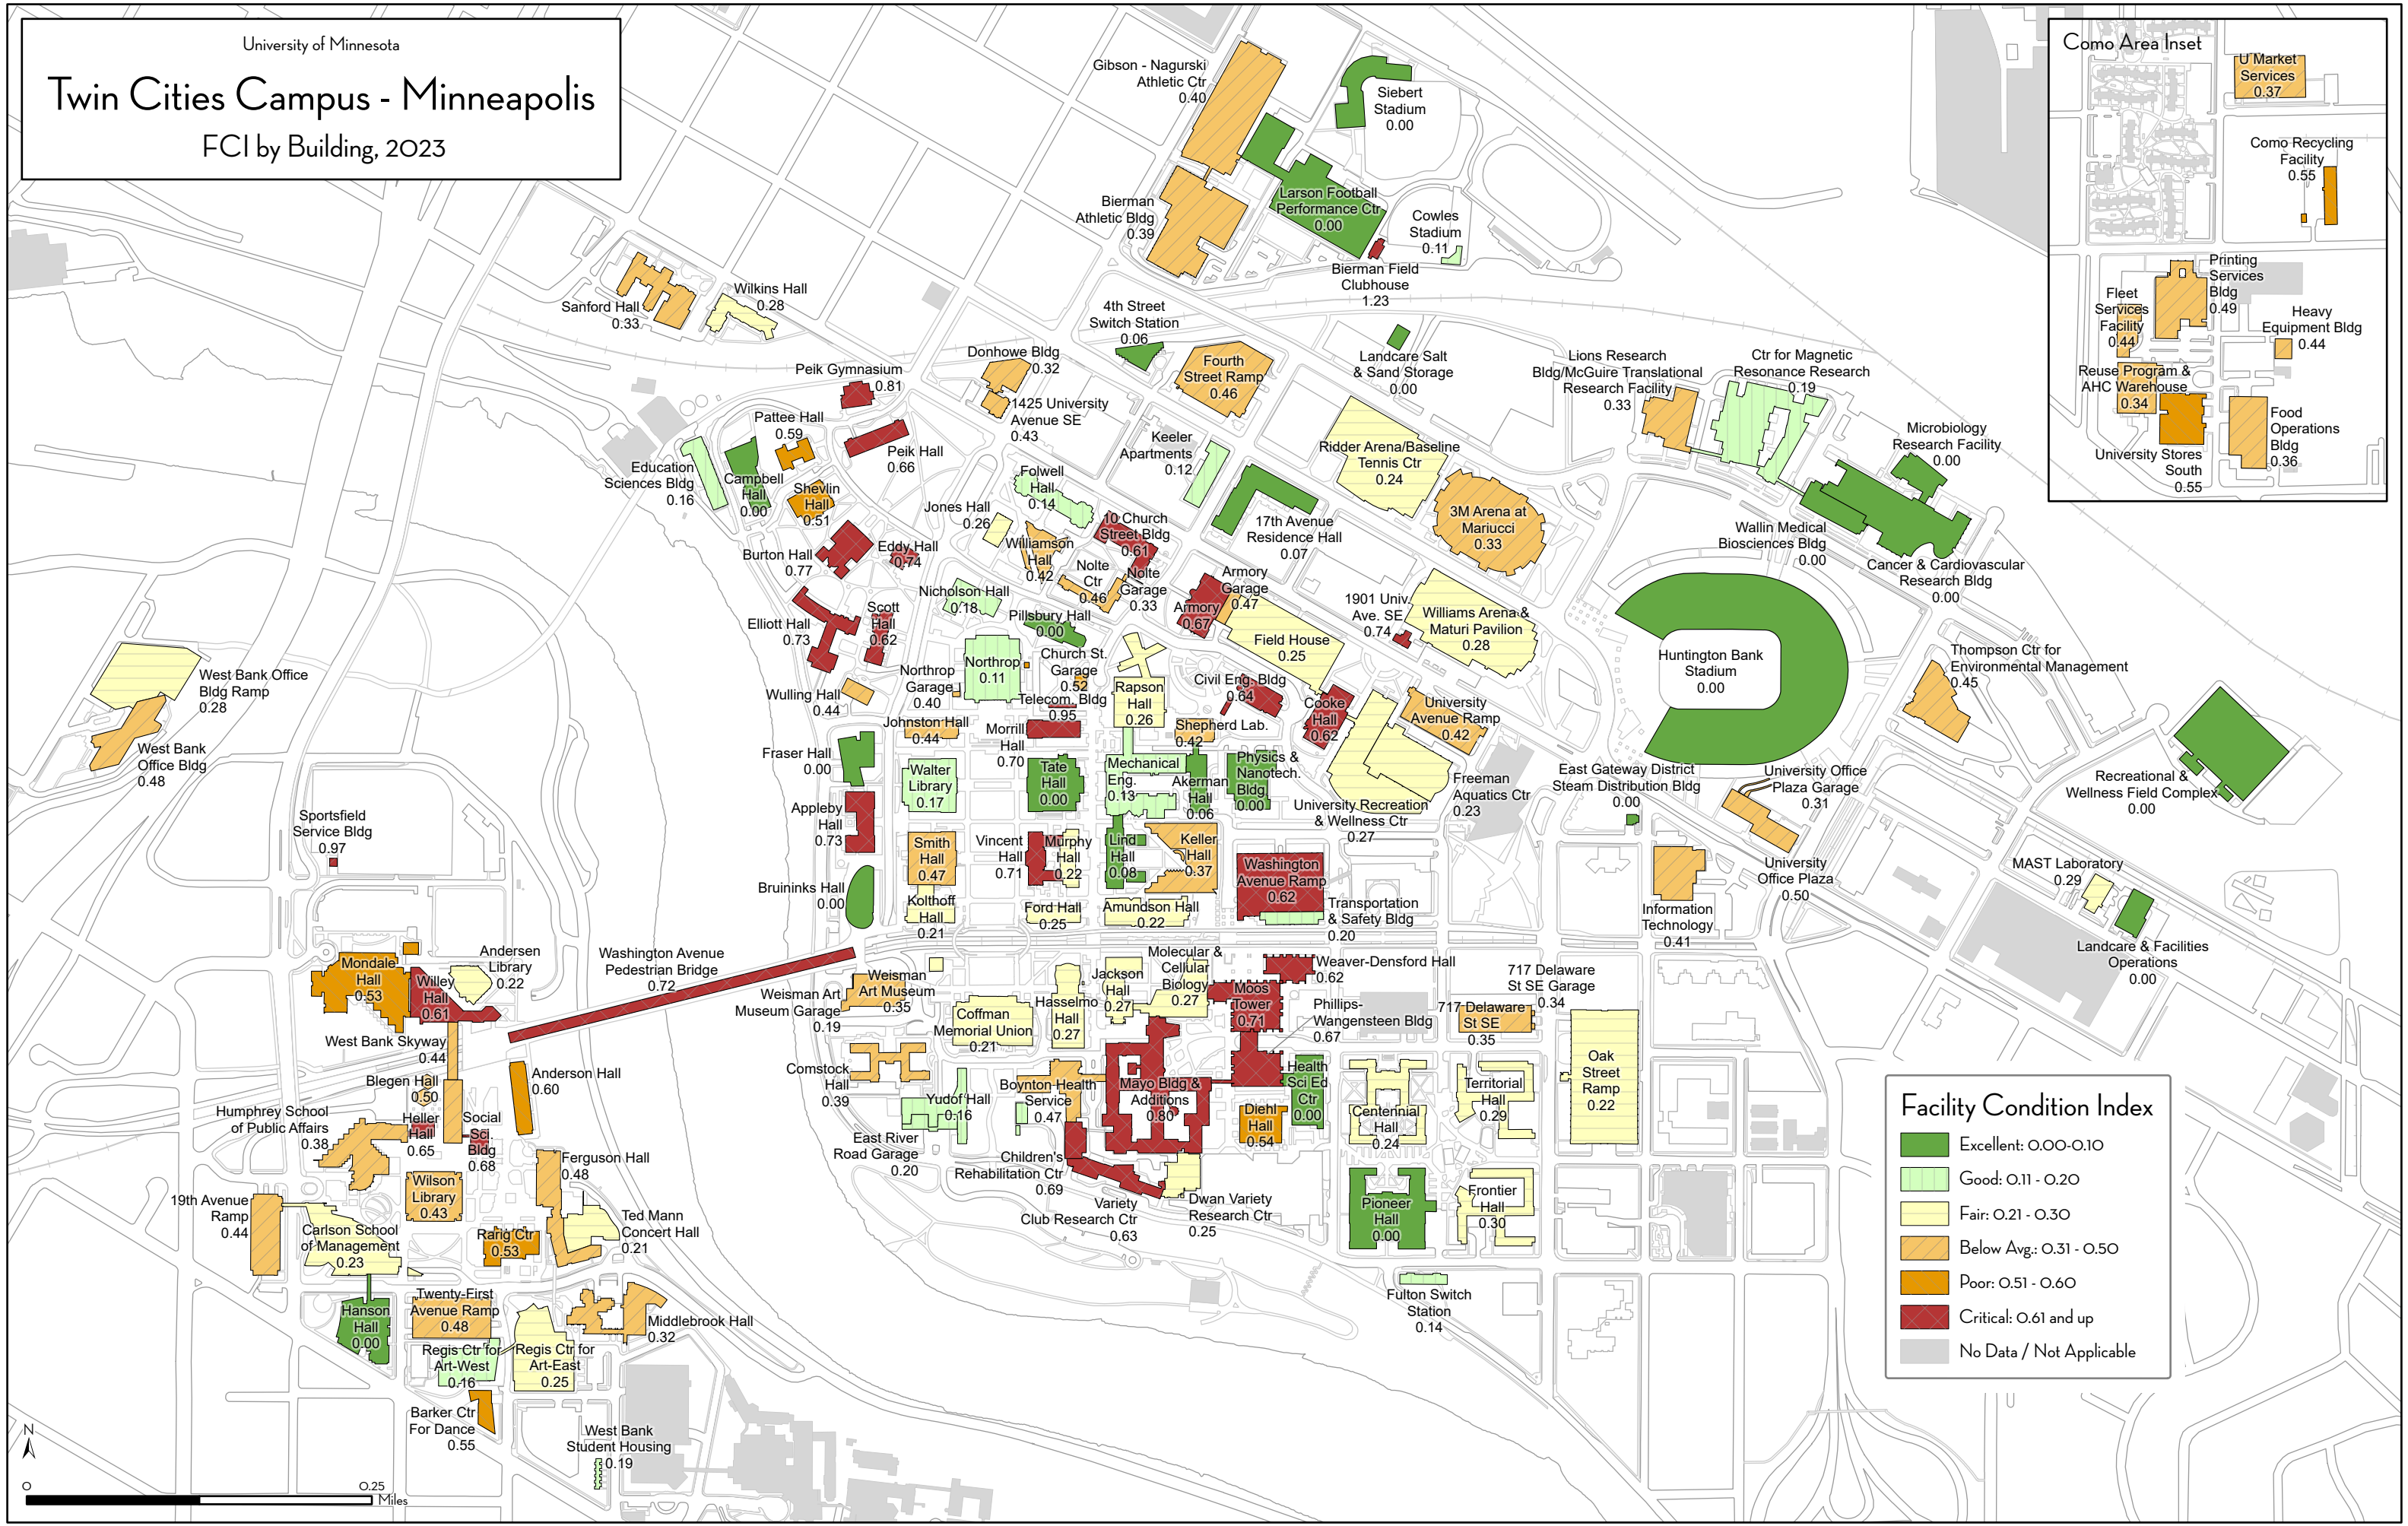

Twin Cities Campus - Minneapolis

FCI by Building, 2023

Green	Excellent: 0.00-0.10
Light Green	Good: 0.11 - 0.20
Yellow	Fair: 0.21 - 0.30
Orange	Below Avg.: 0.31 - 0.50
Dark Orange	Poor: 0.51 - 0.60
Red	Critical: 0.61 and up
Grey	No Data / Not Applicable