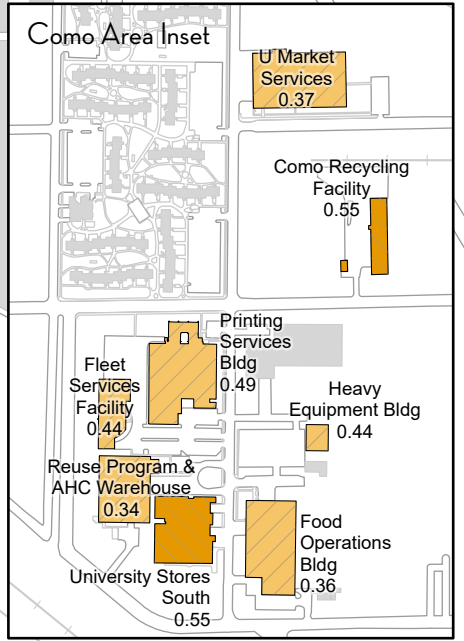

Twin Cities Campus - Minneapolis

FCI by Building, 2023

Green	Excellent: 0.00-0.10
Light Green	Good: 0.11 - 0.20
Yellow	Fair: 0.21 - 0.30
Orange	Below Avg.: 0.31 - 0.50
Dark Orange	Poor: 0.51 - 0.60
Red	Critical: 0.61 and up
Grey	No Data / Not Applicable